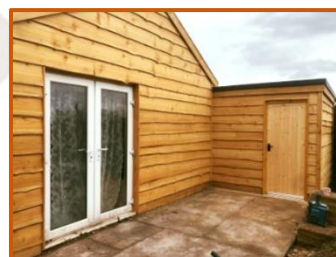

Waney Edge Oak Board

Size (mm)	Size (inches)	Price (per linear metre)
19	$\frac{3}{4}$	£5.20

All prices are plus VAT at 20%

Updated: September 2020