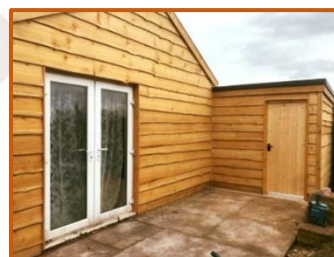

Waney Edge Oak Board

Size (mm)	Size (inches)	Price (per linear metre)
19	$\frac{3}{4}$	£5.75

All prices are plus VAT at 20%

Updated: July 2021